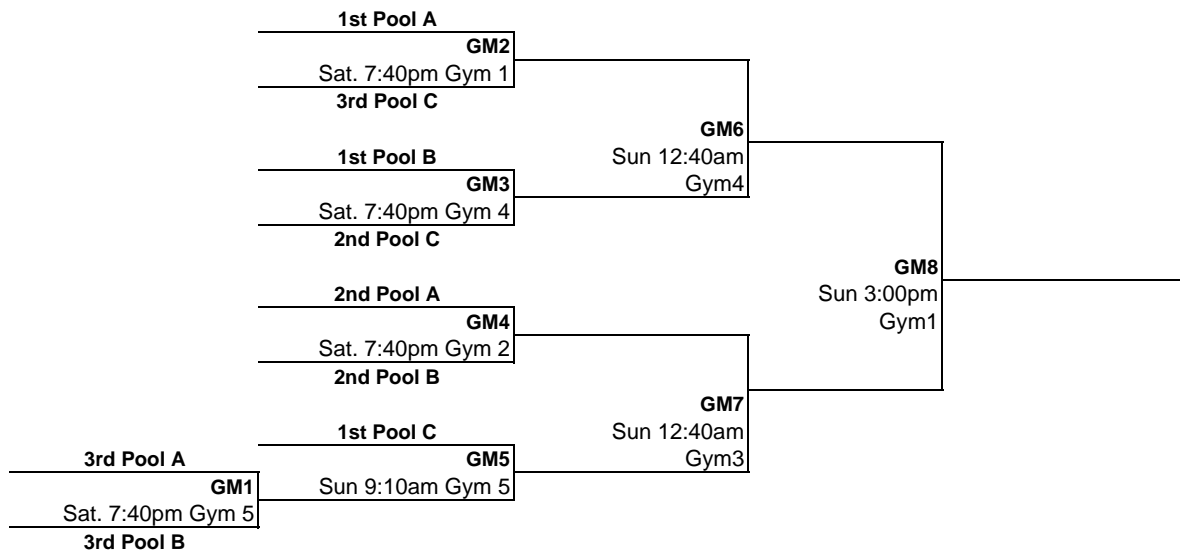

12U Schedule

Pool A

- 1 AAA Stallions
- 2 West TX Swoosh
- 3 Yard Dawgs

Pool B

- 1 Dallas Lakers
- 2 Ft Worth Express
- 3 Arl Astros

Pool C

- 1 TX Tar Heels
- 2 TX Jaguars
- 3 GP Mavs

12U P GM 1	B3 vs. B2	Fri 7:00pm	Gym 3	N. Crowley HS
12U P GM 3	A1 vs. A3	Sat 9:10am	Gym 1	N. Crowley HS
12U P GM 5	B2 vs. B1	Sat 9:10am	Gym 4	Crowley MS
12U P GM 7	C3 vs. C2	Sat 11:30am	Gym 4	Crowley MS
12U P GM 8	A3 vs. A2	Sat 12:40pm	Gym 4	Crowley MS
12U P GM 9	B1 vs. B3	Sat 1:50pm	Gym 4	Crowley MS
12U P GM 10	C2 vs. C1	Sat 3:00pm	Gym 4	Crowley MS
12U P GM 11	A2 vs. A1	Sat 4:10pm	Gym 4	Crowley MS
12U P GM 12	C1 vs. C3	Sat 5:20pm	Gym 4	Crowley MS