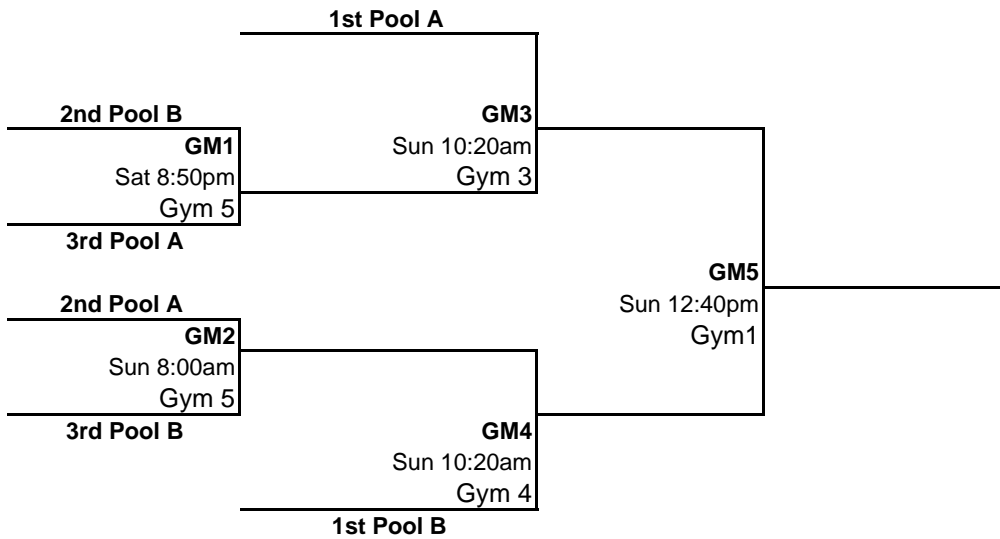

## 13U Schedule

**Pool A**

- 1 **GIWYFI**
- 2 **Big Dogs**
- 3 **TX Showdown Force**

**Pool B**

- 1 **Team Ichiban**
- 2 **BC Hornets**
- 3 **Fort Worth Hoops**

13U P GM 1	B1 vs. B3	Fri 8:05pm	Gym 3	NCHS
13U P GM 2	A1 vs. A3	Fri 9:10pm	Gym 2	NCHS
13U P GM 3	A2 vs. A1	Sat 10:20am	Gym 4	CMS
13U P GM 4	B2 vs. B1	Sat 10:20am	Gym 5	CMS
13U P GM 5	B3 vs. B2	Sat 4:10pm	Gym 5	CMS
13U P GM 6	A3 vs. A2	Sat 5:20pm	Gym 5	CMS