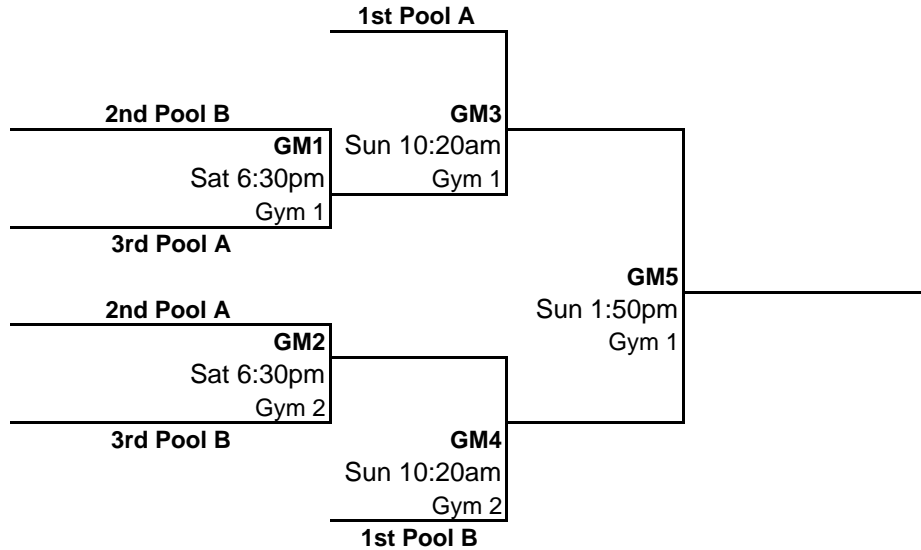

15U Schedule

Pool A

- 1 Memphis Magic
- 2 Athletes' 1st
- 3 TX Showdown Force
- 4 Houston Hawks

Pool B

- 1 Arl Astros
- 2 Ft Worth Raptors
- 3 Ft Worth Hoops

15U P GM 1	A1 vs. A3	Fri 7:00pm	Gym1	NCHS
15U P GM 2	B1 vs. B3	Fri 9:10pm	Gym3	NCHS
15U P GM 3	A3 vs. A2	Sat 11:30am	Gym3	NCHS
15U P GM 4	B3 vs. B2	Sat 12:40pm	Gym3	NCHS
15U P GM 5	A2 vs. A1	Sat 3:00pm	Gym3	NCHS
15U P GM 6	B2 vs. B1	Sat 4:10pm	Gym3	NCHS
15U P GM 7	A4 vs. A2	Sat 9:10am	Gym3	NCHS
15U P GM 8	A1 vs. A4	Sat 11:30am	Gym2	NCHS
15U P GM 9	A4 vs. A3	Sat 3:00pm	Gym2	NCHS